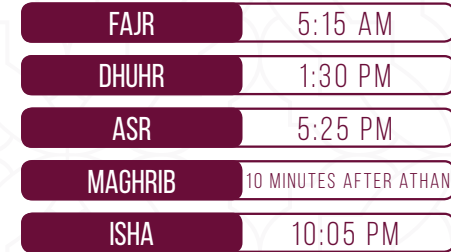

FAJR	SUNRISE	DHUHR	ASR	MAGHRIB	ISHA
4:33 AM	6:00 AM	1:16 PM	5:09 PM	8:29 PM	9:58 PM
4:34 AM	6:01 AM	1:16 PM	5:09 PM	8:29 PM	9:57 PM
4:36 AM	6:02 AM	1:16 PM	5:09 PM	8:28 PM	9:56 PM
4:37 AM	6:03 AM	1:16 PM	5:09 PM	8:27 PM	9:54 PM
4:38 AM	6:04 AM	1:16 PM	5:09 PM	8:26 PM	9:53 PM
4:39 AM	6:04 AM	1:16 PM	5:09 PM	8:25 PM	9:52 PM
4:40 AM	6:05 AM	1:16 PM	5:08 PM	8:24 PM	9:51 PM
4:42 AM	6:06 AM	1:16 PM	5:08 PM	8:23 PM	9:50 PM
4:43 AM	6:07 AM	1:16 PM	5:08 PM	8:23 PM	9:48 PM
4:44 AM	6:08 AM	1:16 PM	5:08 PM	8:22 PM	9:47 PM
4:45 AM	6:09 AM	1:15 PM	5:07 PM	8:21 PM	9:46 PM
4:46 AM	6:10 AM	1:15 PM	5:07 PM	8:20 PM	9:44 PM
4:48 AM	6:11 AM	1:15 PM	5:07 PM	8:19 PM	9:43 PM
4:49 AM	6:11 AM	1:15 PM	5:06 PM	8:17 PM	9:42 PM
4:50 AM	6:12 AM	1:15 PM	5:06 PM	8:16 PM	9:40 PM
4:51 AM	6:13 AM	1:15 PM	5:06 PM	8:15 PM	9:39 PM
4:53 AM	6:14 AM	1:15 PM	5:05 PM	8:14 PM	9:37 PM
4:54 AM	6:15 AM	1:15 PM	5:05 PM	8:13 PM	9:36 PM
4:55 AM	6:16 AM	1:15 PM	5:04 PM	8:12 PM	9:34 PM
4:56 AM	6:17 AM	1:14 PM	5:04 PM	8:11 PM	9:33 PM
4:58 AM	6:18 AM	1:14 PM	5:03 PM	8:09 PM	9:31 PM
4:59 AM	6:19 AM	1:14 PM	5:03 PM	8:08 PM	9:30 PM
5:00 AM	6:20 AM	1:14 PM	5:02 PM	8:07 PM	9:28 PM
5:01 AM	6:20 AM	1:14 PM	5:02 PM	8:06 PM	9:26 PM
5:02 AM	6:21 AM	1:14 PM	5:01 PM	8:04 PM	9:25 PM
5:04 AM	6:22 AM	1:13 PM	5:01 PM	8:03 PM	9:23 PM
5:05 AM	6:23 AM	1:13 PM	5:00 PM	8:02 PM	9:22 PM
5:06 AM	6:24 AM	1:13 PM	4:59 PM	8:00 PM	9:20 PM
5:07 AM	6:25 AM	1:13 PM	4:59 PM	7:59 PM	9:18 PM

Iqama Time Changes

First Khutbah: 11:00 AM

Second Khutbah: 12:15 PM

Third Khutbah: 1:30 PM