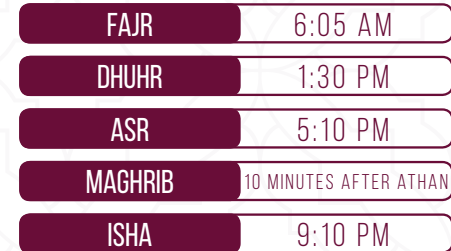

FAJR	SUNRISE	DHUHR	ASR	MAGHRIB	ISHA
5:51 AM	7:04 AM	1:15 PM	4:45 PM	7:26 PM	8:40 PM
5:49 AM	7:03 AM	1:15 PM	4:45 PM	7:26 PM	8:41 PM
5:47 AM	7:01 AM	1:15 PM	4:46 PM	7:27 PM	8:42 PM
5:46 AM	7:00 AM	1:14 PM	4:46 PM	7:28 PM	8:43 PM
5:44 AM	6:58 AM	1:14 PM	4:46 PM	7:29 PM	8:44 PM
5:42 AM	6:57 AM	1:14 PM	4:47 PM	7:30 PM	8:45 PM
5:41 AM	6:55 AM	1:13 PM	4:47 PM	7:31 PM	8:46 PM
5:39 AM	6:54 AM	1:13 PM	4:48 PM	7:32 PM	8:47 PM
5:37 AM	6:52 AM	1:13 PM	4:48 PM	7:33 PM	8:48 PM
5:35 AM	6:50 AM	1:12 PM	4:48 PM	7:34 PM	8:50 PM
5:34 AM	6:49 AM	1:12 PM	4:49 PM	7:35 PM	8:51 PM
5:32 AM	6:47 AM	1:12 PM	4:49 PM	7:36 PM	8:52 PM
5:30 AM	6:46 AM	1:12 PM	4:49 PM	7:37 PM	8:53 PM
5:29 AM	6:44 AM	1:11 PM	4:49 PM	7:38 PM	8:54 PM
5:27 AM	6:43 AM	1:11 PM	4:50 PM	7:39 PM	8:55 PM
5:25 AM	6:41 AM	1:11 PM	4:50 PM	7:40 PM	8:56 PM
5:23 AM	6:40 AM	1:10 PM	4:50 PM	7:41 PM	8:58 PM
5:22 AM	6:38 AM	1:10 PM	4:51 PM	7:42 PM	8:59 PM
5:20 AM	6:37 AM	1:10 PM	4:51 PM	7:43 PM	9:00 PM
5:18 AM	6:35 AM	1:10 PM	4:51 PM	7:44 PM	9:01 PM
5:17 AM	6:34 AM	1:09 PM	4:51 PM	7:45 PM	9:02 PM
5:15 AM	6:32 AM	1:09 PM	4:52 PM	7:46 PM	9:03 PM
5:13 AM	6:31 AM	1:09 PM	4:52 PM	7:47 PM	9:05 PM
5:12 AM	6:30 AM	1:09 PM	4:52 PM	7:48 PM	9:06 PM
5:10 AM	6:28 AM	1:09 PM	4:52 PM	7:49 PM	9:07 PM
5:08 AM	6:27 AM	1:08 PM	4:53 PM	7:50 PM	9:08 PM
5:07 AM	6:25 AM	1:08 PM	4:53 PM	7:51 PM	9:10 PM
5:05 AM	6:24 AM	1:08 PM	4:53 PM	7:51 PM	9:11 PM
5:03 AM	6:23 AM	1:08 PM	4:53 PM	7:52 PM	9:12 PM
5:02 AM	6:21 AM	1:07 PM	4:54 PM	7:53 PM	9:13 PM

Iqama Time Changes

First Khutbah: 11:00 AM

Second Khutbah: 12:15 PM

Third Khutbah: 1:30 PM