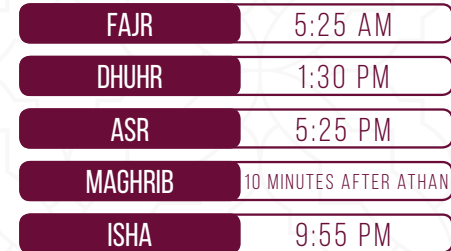

FAJR	SUNRISE	DHUHR	ASR	MAGHRIB	ISHA
4:33 AM	6:00 AM	1:16 PM	5:09 PM	8:29 PM	9:58 PM
4:34 AM	6:01 AM	1:16 PM	5:09 PM	8:29 PM	9:57 PM
4:36 AM	6:02 AM	1:16 PM	5:09 PM	8:28 PM	9:56 PM
4:37 AM	6:03 AM	1:16 PM	5:09 PM	8:27 PM	9:54 PM
4:38 AM	6:04 AM	1:16 PM	5:09 PM	8:26 PM	9:53 PM
4:39 AM	6:04 AM	1:16 PM	5:09 PM	8:25 PM	9:52 PM
4:40 AM	6:05 AM	1:16 PM	5:08 PM	8:24 PM	9:51 PM
4:42 AM	6:06 AM	1:16 PM	5:08 PM	8:23 PM	9:50 PM
4:43 AM	6:07 AM	1:16 PM	5:08 PM	8:23 PM	9:48 PM
4:44 AM	6:08 AM	1:16 PM	5:08 PM	8:22 PM	9:47 PM
4:45 AM	6:09 AM	1:15 PM	5:07 PM	8:21 PM	9:46 PM
4:46 AM	6:10 AM	1:15 PM	5:07 PM	8:20 PM	9:44 PM
4:48 AM	6:11 AM	1:15 PM	5:07 PM	8:19 PM	9:43 PM
4:49 AM	6:11 AM	1:15 PM	5:06 PM	8:17 PM	9:42 PM
4:50 AM	6:12 AM	1:15 PM	5:06 PM	8:16 PM	9:40 PM
4:51 AM	6:13 AM	1:15 PM	5:06 PM	8:15 PM	9:39 PM
4:53 AM	6:14 AM	1:15 PM	5:05 PM	8:14 PM	9:37 PM
4:54 AM	6:15 AM	1:15 PM	5:05 PM	8:13 PM	9:36 PM
4:55 AM	6:16 AM	1:15 PM	5:04 PM	8:12 PM	9:34 PM
4:56 AM	6:17 AM	1:14 PM	5:04 PM	8:11 PM	9:33 PM
4:58 AM	6:18 AM	1:14 PM	5:03 PM	8:09 PM	9:31 PM
4:59 AM	6:19 AM	1:14 PM	5:03 PM	8:08 PM	9:30 PM
5:00 AM	6:20 AM	1:14 PM	5:02 PM	8:07 PM	9:28 PM
5:01 AM	6:20 AM	1:14 PM	5:02 PM	8:06 PM	9:26 PM
5:02 AM	6:21 AM	1:14 PM	5:01 PM	8:04 PM	9:25 PM
5:04 AM	6:22 AM	1:13 PM	5:01 PM	8:03 PM	9:23 PM
5:05 AM	6:23 AM	1:13 PM	5:00 PM	8:02 PM	9:22 PM
5:06 AM	6:24 AM	1:13 PM	4:59 PM	8:00 PM	9:20 PM
5:07 AM	6:25 AM	1:13 PM	4:59 PM	7:59 PM	9:18 PM

Iqama Time Changes

First Khutbah: 11:00 AM

Second Khutbah: 12:15 PM

Third Khutbah: 1:30 PM