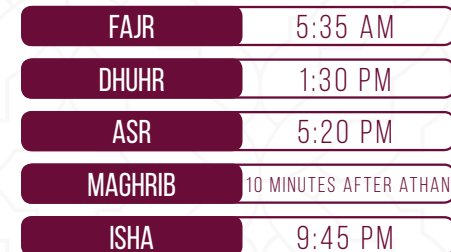

FAJR	SUNRISE	DHUHR	ASR	MAGHRIB	ISHA
4:33 AM	6:00 AM	1:16 PM	5:09 PM	8:29 PM	9:58 PM
4:34 AM	6:01 AM	1:16 PM	5:09 PM	8:29 PM	9:57 PM
4:36 AM	6:02 AM	1:16 PM	5:09 PM	8:28 PM	9:56 PM
4:37 AM	6:03 AM	1:16 PM	5:09 PM	8:27 PM	9:54 PM
4:38 AM	6:04 AM	1:16 PM	5:09 PM	8:26 PM	9:53 PM
4:39 AM	6:04 AM	1:16 PM	5:09 PM	8:25 PM	9:52 PM
4:40 AM	6:05 AM	1:16 PM	5:08 PM	8:24 PM	9:51 PM
4:42 AM	6:06 AM	1:16 PM	5:08 PM	8:23 PM	9:50 PM
4:43 AM	6:07 AM	1:16 PM	5:08 PM	8:23 PM	9:48 PM
4:44 AM	6:08 AM	1:16 PM	5:08 PM	8:22 PM	9:47 PM
4:45 AM	6:09 AM	1:15 PM	5:07 PM	8:21 PM	9:46 PM
4:46 AM	6:10 AM	1:15 PM	5:07 PM	8:20 PM	9:44 PM
4:48 AM	6:11 AM	1:15 PM	5:07 PM	8:19 PM	9:43 PM
4:49 AM	6:11 AM	1:15 PM	5:06 PM	8:17 PM	9:42 PM
4:50 AM	6:12 AM	1:15 PM	5:06 PM	8:16 PM	9:40 PM
4:51 AM	6:13 AM	1:15 PM	5:06 PM	8:15 PM	9:39 PM
4:53 AM	6:14 AM	1:15 PM	5:05 PM	8:14 PM	9:37 PM
4:54 AM	6:15 AM	1:15 PM	5:05 PM	8:13 PM	9:36 PM
4:55 AM	6:16 AM	1:15 PM	5:04 PM	8:12 PM	9:34 PM
4:56 AM	6:17 AM	1:14 PM	5:04 PM	8:11 PM	9:33 PM
4:58 AM	6:18 AM	1:14 PM	5:03 PM	8:09 PM	9:31 PM
4:59 AM	6:19 AM	1:14 PM	5:03 PM	8:08 PM	9:30 PM
5:00 AM	6:20 AM	1:14 PM	5:02 PM	8:07 PM	9:28 PM
5:01 AM	6:20 AM	1:14 PM	5:02 PM	8:06 PM	9:26 PM
5:02 AM	6:21 AM	1:14 PM	5:01 PM	8:04 PM	9:25 PM
5:04 AM	6:22 AM	1:13 PM	5:01 PM	8:03 PM	9:23 PM
5:05 AM	6:23 AM	1:13 PM	5:00 PM	8:02 PM	9:22 PM
5:06 AM	6:24 AM	1:13 PM	4:59 PM	8:00 PM	9:20 PM
5:07 AM	6:25 AM	1:13 PM	4:59 PM	7:59 PM	9:18 PM

Iqama Time Changes

First Khutbah: 11:00 AM

Second Khutbah: 12:15 PM

Third Khutbah: 1:30 PM