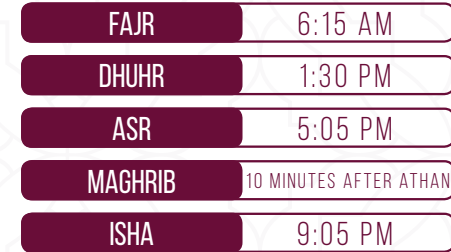

FAJR	SUNRISE	DHUHR	ASR	MAGHRIB	ISHA
5:51 AM	7:04 AM	1:15 PM	4:45 PM	7:26 PM	8:40 PM
5:49 AM	7:03 AM	1:15 PM	4:45 PM	7:26 PM	8:41 PM
5:47 AM	7:01 AM	1:15 PM	4:46 PM	7:27 PM	8:42 PM
5:46 AM	7:00 AM	1:14 PM	4:46 PM	7:28 PM	8:43 PM
5:44 AM	6:58 AM	1:14 PM	4:46 PM	7:29 PM	8:44 PM
5:42 AM	6:57 AM	1:14 PM	4:47 PM	7:30 PM	8:45 PM
5:41 AM	6:55 AM	1:13 PM	4:47 PM	7:31 PM	8:46 PM
5:39 AM	6:54 AM	1:13 PM	4:48 PM	7:32 PM	8:47 PM
5:37 AM	6:52 AM	1:13 PM	4:48 PM	7:33 PM	8:48 PM
5:35 AM	6:50 AM	1:12 PM	4:48 PM	7:34 PM	8:50 PM
5:34 AM	6:49 AM	1:12 PM	4:49 PM	7:35 PM	8:51 PM
5:32 AM	6:47 AM	1:12 PM	4:49 PM	7:36 PM	8:52 PM
5:30 AM	6:46 AM	1:12 PM	4:49 PM	7:37 PM	8:53 PM
5:29 AM	6:44 AM	1:11 PM	4:49 PM	7:38 PM	8:54 PM
5:27 AM	6:43 AM	1:11 PM	4:50 PM	7:39 PM	8:55 PM
5:25 AM	6:41 AM	1:11 PM	4:50 PM	7:40 PM	8:56 PM
5:23 AM	6:40 AM	1:10 PM	4:50 PM	7:41 PM	8:58 PM
5:22 AM	6:38 AM	1:10 PM	4:51 PM	7:42 PM	8:59 PM
5:20 AM	6:37 AM	1:10 PM	4:51 PM	7:43 PM	9:00 PM
5:18 AM	6:35 AM	1:10 PM	4:51 PM	7:44 PM	9:01 PM
5:17 AM	6:34 AM	1:09 PM	4:51 PM	7:45 PM	9:02 PM
5:15 AM	6:32 AM	1:09 PM	4:52 PM	7:46 PM	9:03 PM
5:13 AM	6:31 AM	1:09 PM	4:52 PM	7:47 PM	9:05 PM
5:12 AM	6:30 AM	1:09 PM	4:52 PM	7:48 PM	9:06 PM
5:10 AM	6:28 AM	1:09 PM	4:52 PM	7:49 PM	9:07 PM
5:08 AM	6:27 AM	1:08 PM	4:53 PM	7:50 PM	9:08 PM
5:07 AM	6:25 AM	1:08 PM	4:53 PM	7:51 PM	9:10 PM
5:05 AM	6:24 AM	1:08 PM	4:53 PM	7:51 PM	9:11 PM
5:03 AM	6:23 AM	1:08 PM	4:53 PM	7:52 PM	9:12 PM
5:02 AM	6:21 AM	1:07 PM	4:54 PM	7:53 PM	9:13 PM

Iqama Time Changes

First Khutbah: 11:00 AM

Second Khutbah: 12:15 PM

Third Khutbah: 1:30 PM